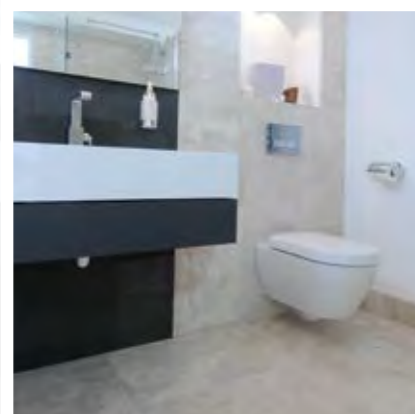

Corinthian Honed Marble

Soft, smooth marble in understated shades

Our Corinthian tiles are subtle, using calm, muted colours that go well with any colour scheme. The hues range from beige to milky white, creating a timeless and elegant surface with a smooth, honed finish. A polished option is also available - view this on our website.

We also fabricate skirtings, step threads, slabs and vanity tops in matching Corinthian Marble.