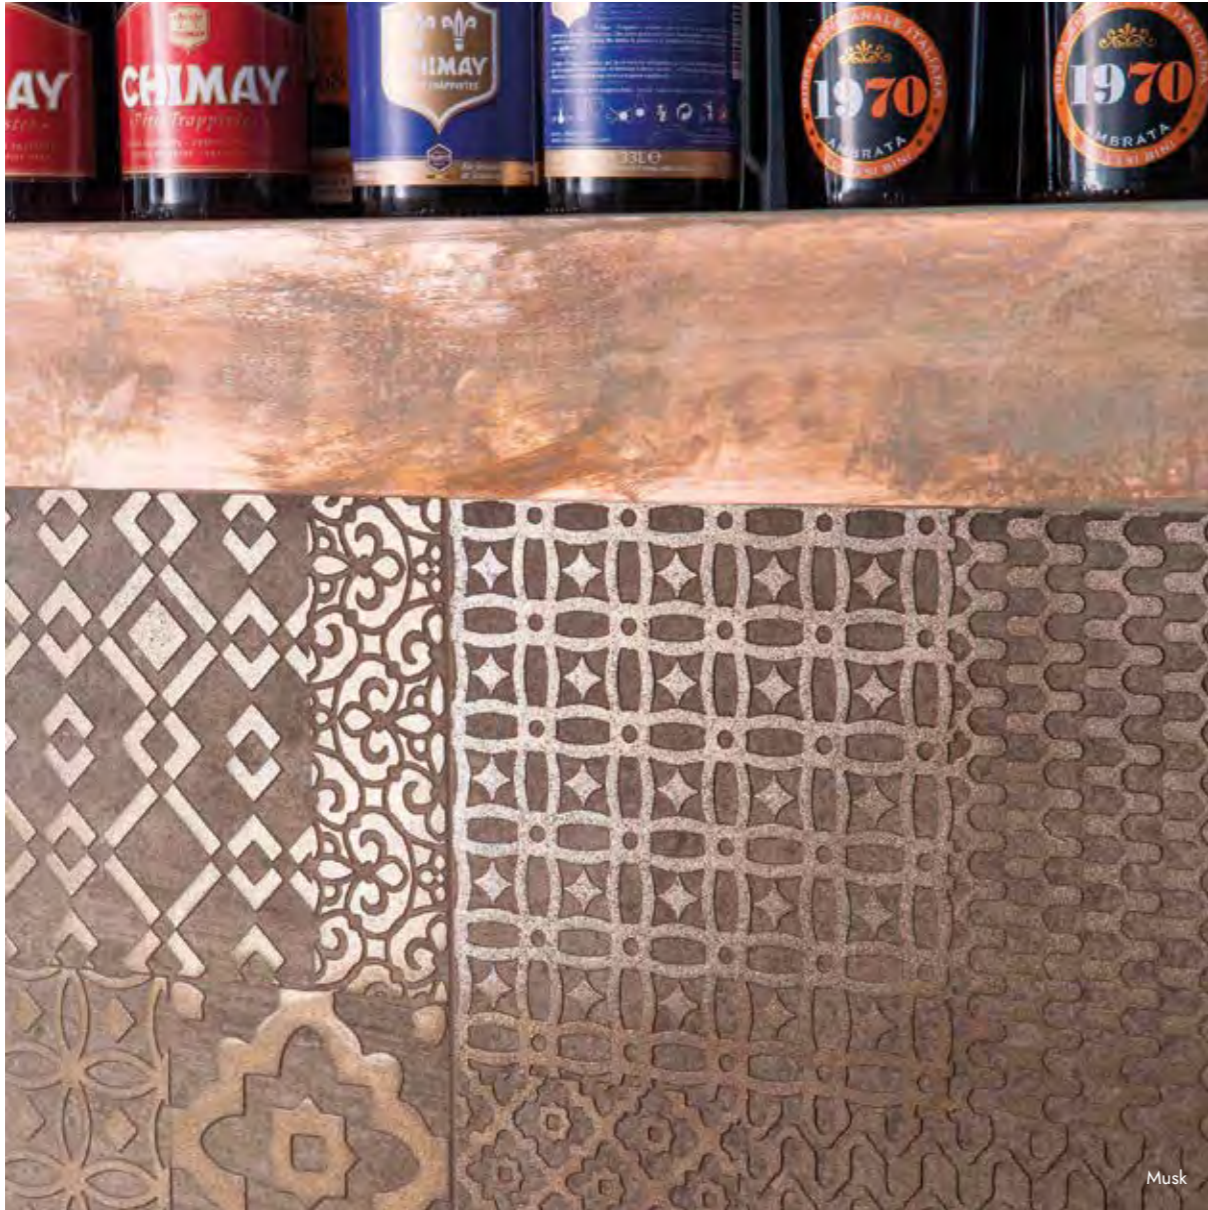

Musk

Castello Aztec

Entrancing porcelain patterns

This tile really is a design statement, with tactile patterns engraved on a natural porcelain surface. The intriguing patterns are available in an array of colours, from light white and almond to sophisticated black, an excellent choice for a striking accent wall.

Our Castello Aztec tiles are made of rectified Italian porcelain. They can be used in wet areas as well as dry, opening the door to some mesmerising kitchen, bath or shower room decors.

Colours available:

- White
- Grey
- Almond
- Musk (Lappato)
- Black (Lappato)