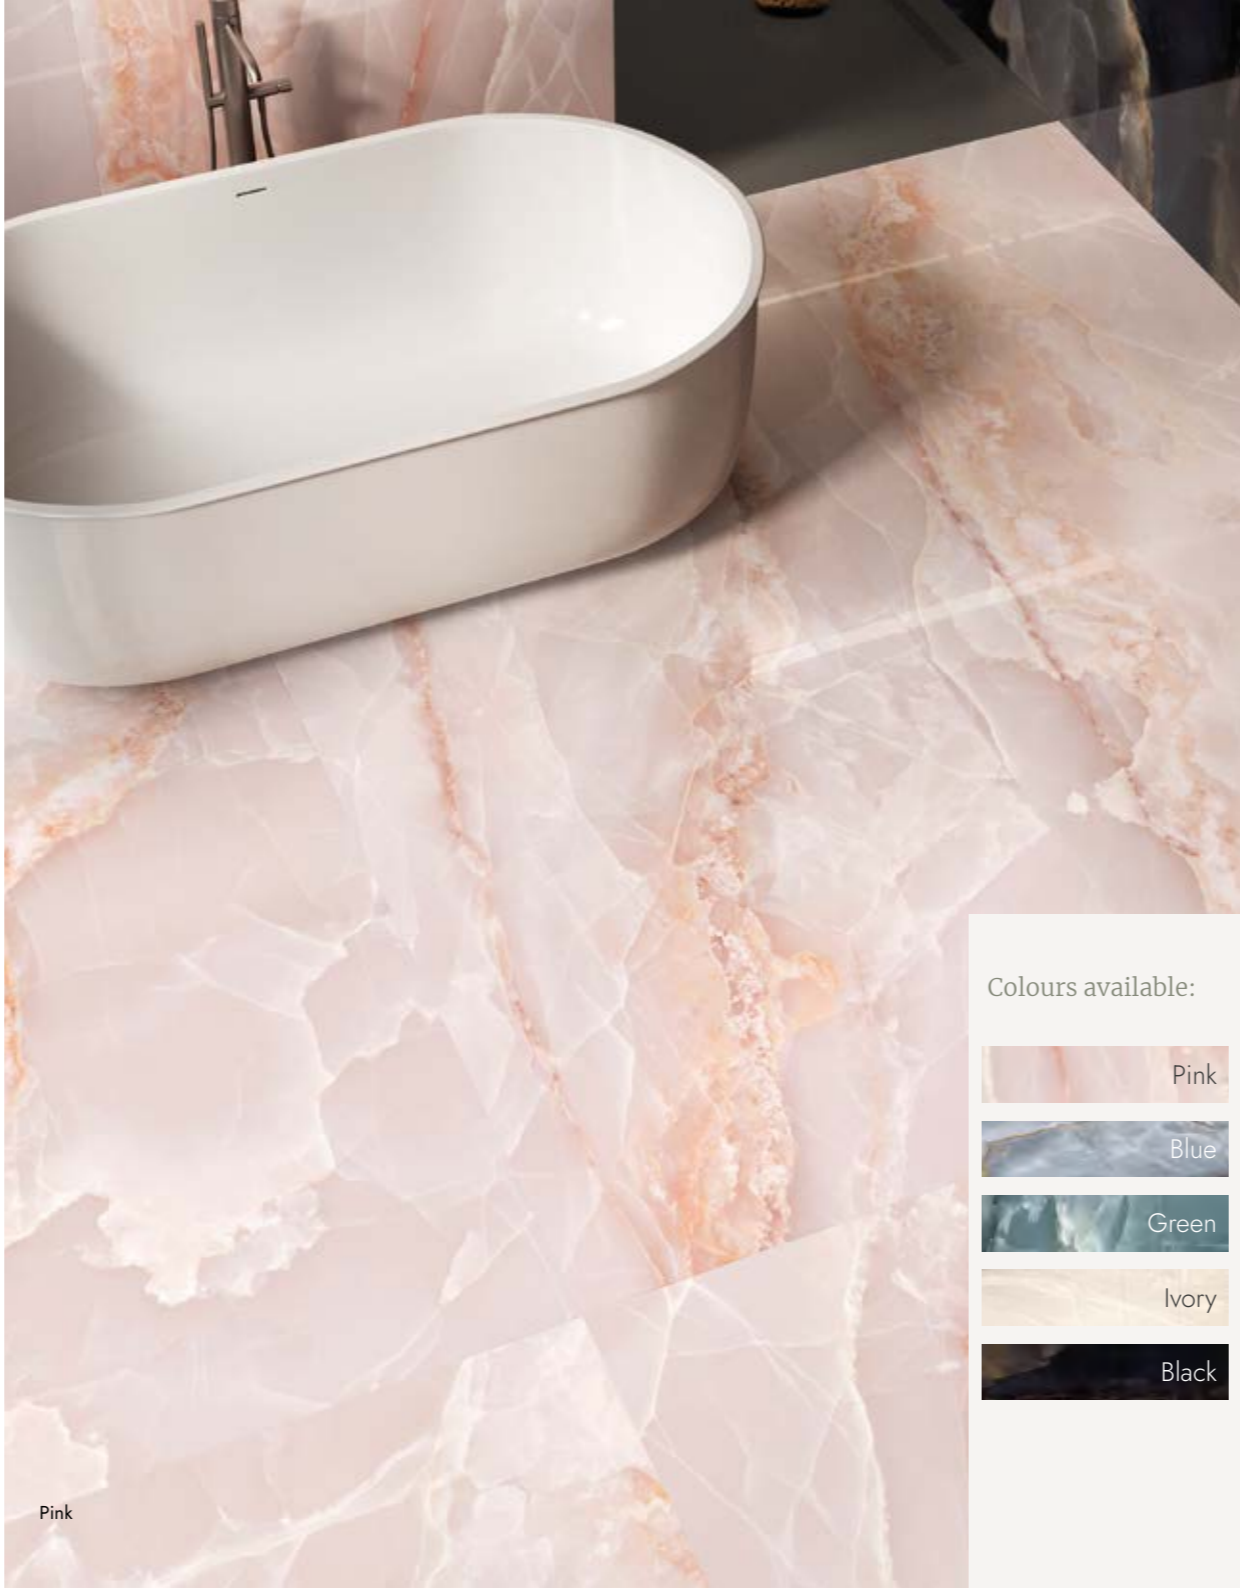

Onyx Porcelain

Jewel-like tiles in five different colours

This tile imitates onyx gemstone, a beautifully-formed stone with translucent layers and delicate veining.

In lavish shades of blue, green and pink as well as ivory and black, this tile is great for a feature wall and for more daring kitchen floors, or even entire bathrooms.

Thanks to its exceptional flatness and superior finish, these large-format tiles will stand the test of time. They're also available in a matt or gloss finish.

Discover Onyx tiles in our Concept Range.

Pink

Colours available:

- Pink
- Blue
- Green
- Ivory
- Black