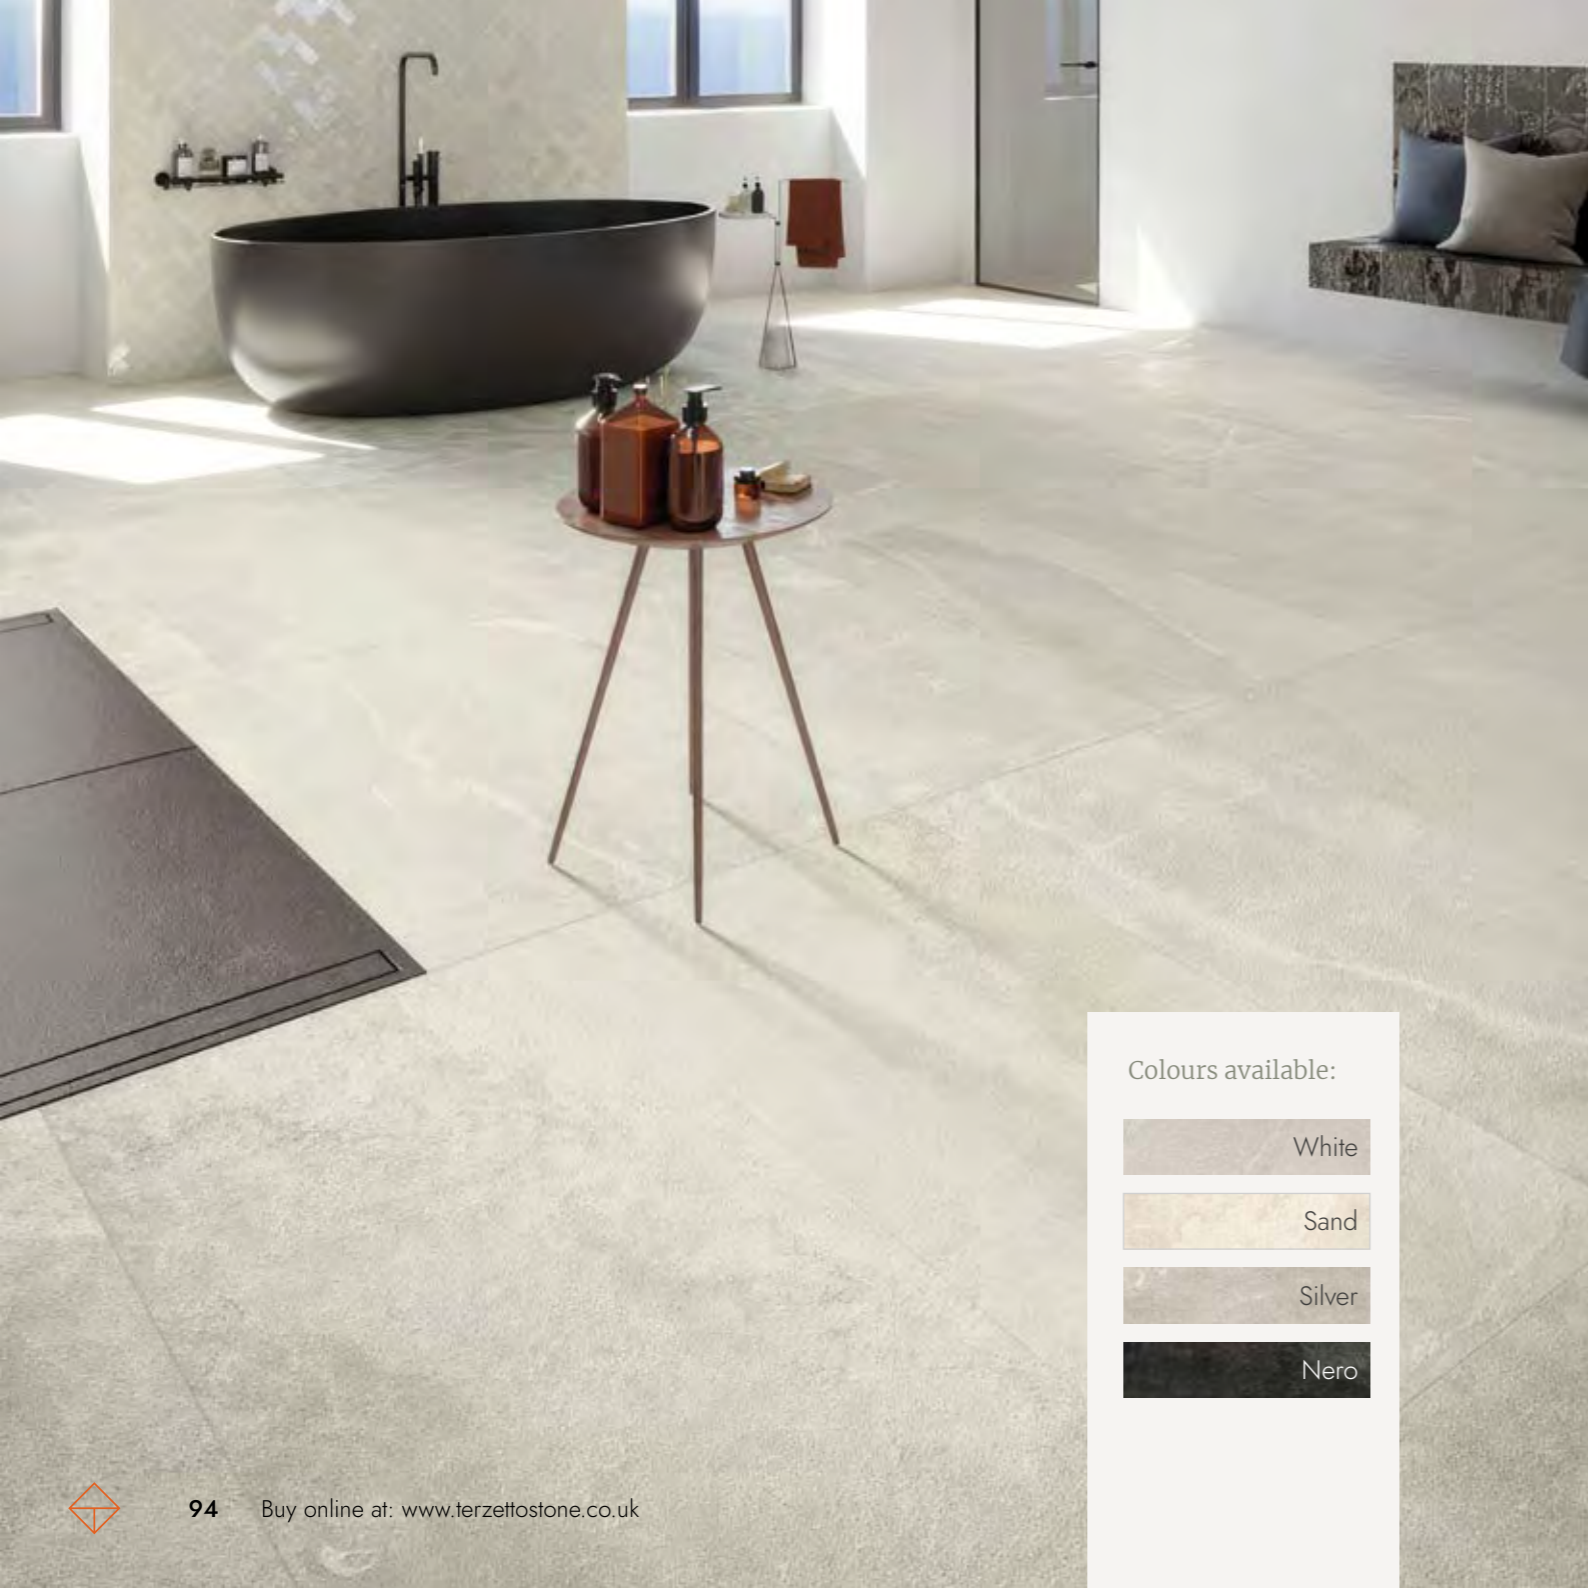

As with Siena Ivory, you can opt for a matching exterior tile to take this stone look outside.

Colours available:

Ivory

White

White

Colours available:

-  White
-  Sand
-  Silver
-  Nero

Cadiz White