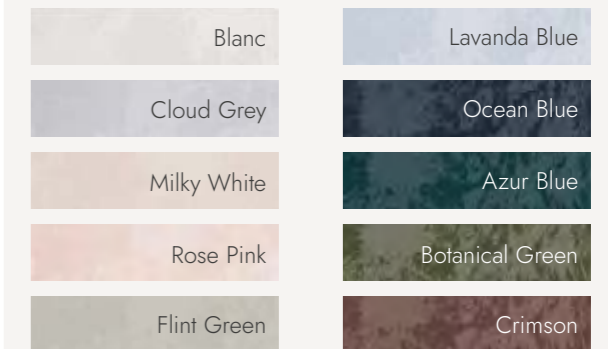

Set the mood with your chosen colour. You can opt for a whole floor, accent wall or backsplash. Even the merest hint of colour can transform a room!

Metallic

Glazed Brick

The Metallic Brick porcelain tiles are a new addition to our range of decorative tiles. The iridescent shine glints in different lighting and conveys the aged and ever-changing colour effect of a metal look. The bricks are available in five stunning colours and will add glamour to any bathroom, kitchen or architectural design.

Colours available:

This collection is part of our Principle Range, offering quality products for excellent value.

Metallic Green Brick

Crimson Brick

Monaco

Glazed Brick

A new addition to our decorative range of tiles, this French inspired wall tile comes in a choice of ten contemporary colours, with lovely pastels and colours inspired by nature. These tiles will look great in bathrooms or as a feature wall in kitchen or living spaces. Waterproof and suitable for wall use, a versatile glazed ceramic tile that can be used in one colour or mix colours together to create your own design.

This collection is part of our Principle Range, offering quality products for excellent value.

Colours available:

Majorca Fern

Venice Terrazzo Green
& Venice Plain Green

Osaka Kit Kat Green

Monaco Botanical Green

From modern chic to timeless elegance, elevate the aesthetic throughout your home with earthy and versatile green tiling.

Glorious In Green

Colours available:

- Plain Green
- Plain Pink
- Plain White
- Green
- Pink
- White