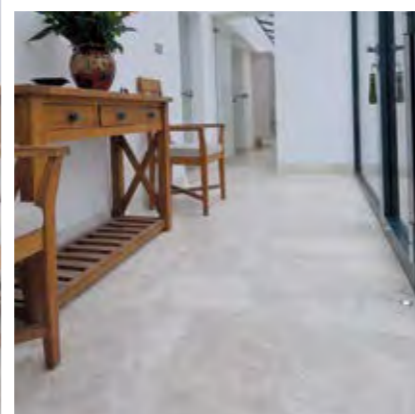

Corinthian Honed Marble

Soft, smooth marble in understated shades

Our Corinthian tiles are subtle, using calm, muted colours that go well with any colour scheme. The hues range from beige to milky white, creating a timeless and elegant surface with a smooth, honed finish. A polished option is also available - view this on our website.

We also fabricate skirtings, step threads, slabs and vanity tops in matching Corinthian Marble.