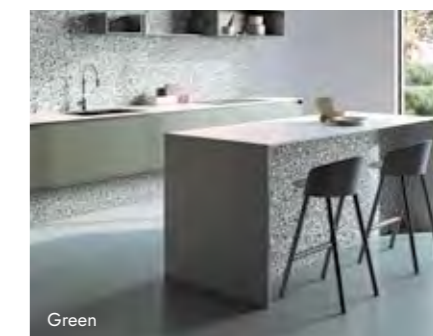

Colours available:

- Plain Green
- Plain Pink
- Plain White
- Green
- Pink
- White

Venice Terrazzo Porcelain

Plain and patterned tiles in 3 colours

Our Venice Terrazzo tiles are inspired by Italian terraces, with beautiful porcelain displaying an iconic pattern of colour pieces. This mosaic-style design brightens up the space in pink, white or green shades, all of which can be paired with a matching plain matt tile.

These gorgeous tiles are popular for their durability and low-maintenance. They also have an impressive versatility, as they can be used on walls and floors in wet and dry areas.