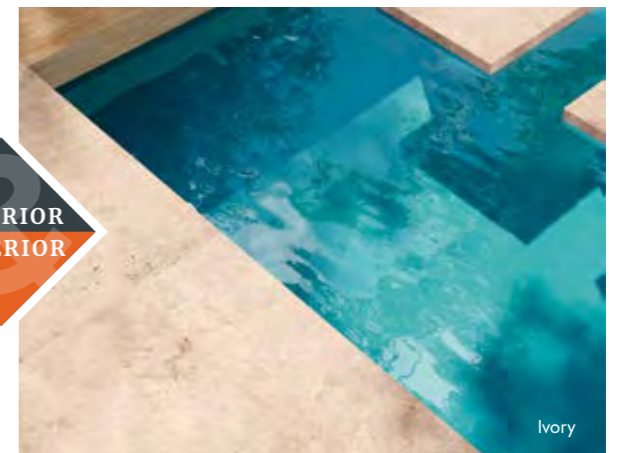

This porcelain combines a summery stone look with strength, hygiene and practicality. It also has matching exterior tiles for continuous inside/outside flooring.

Colours available:

Ivory

White

White

White

Ivory