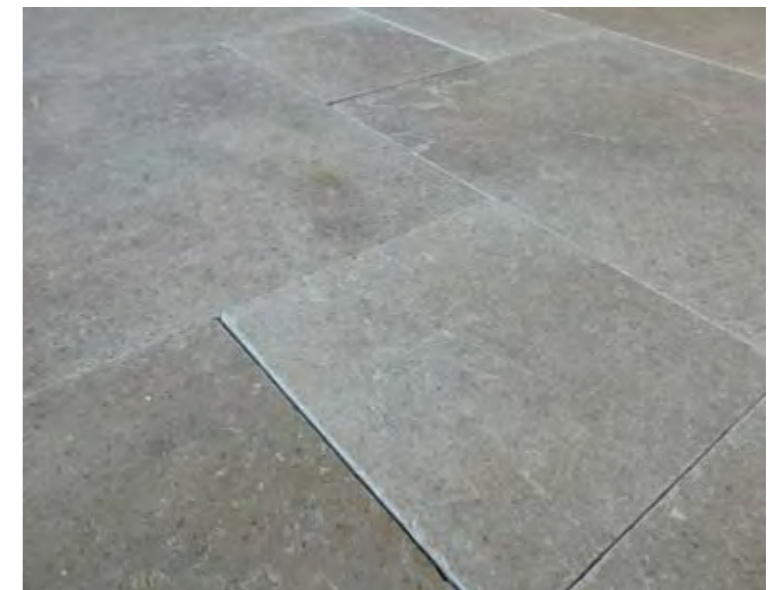

Anomite

Tumbled limestone with Black Sea fossils

Our Anomite limestone is a beautiful grey stone, enhanced by Black Sea fossil markings and delicate white and gold veining. It's a charmingly understated tile, with a smooth, tumbled surface.

The grey shades make it a good match for many colour and style options. Meanwhile, its hard-wearing properties make it a practical choice for a busy area.

Our Anomite Tumbled Limestone is available in large random length tiles or a versatile Petit Opus Pattern. We can also fabricate matching skirtings to order.