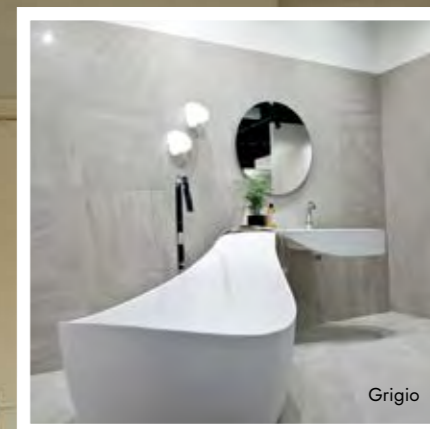

Pietra Bianco

Marble-look porcelain

Pietra Bianco is perfect for bringing a marble look into your home. The Italian porcelain resembles some unique natural marbles, with the option of a polished finish to bring out the individual shades. You can also use them on walls and floors.

For a warmer or darker marble-look tile, head to our website to discover our Pietra Tortora and Grigio products.

Colours available: