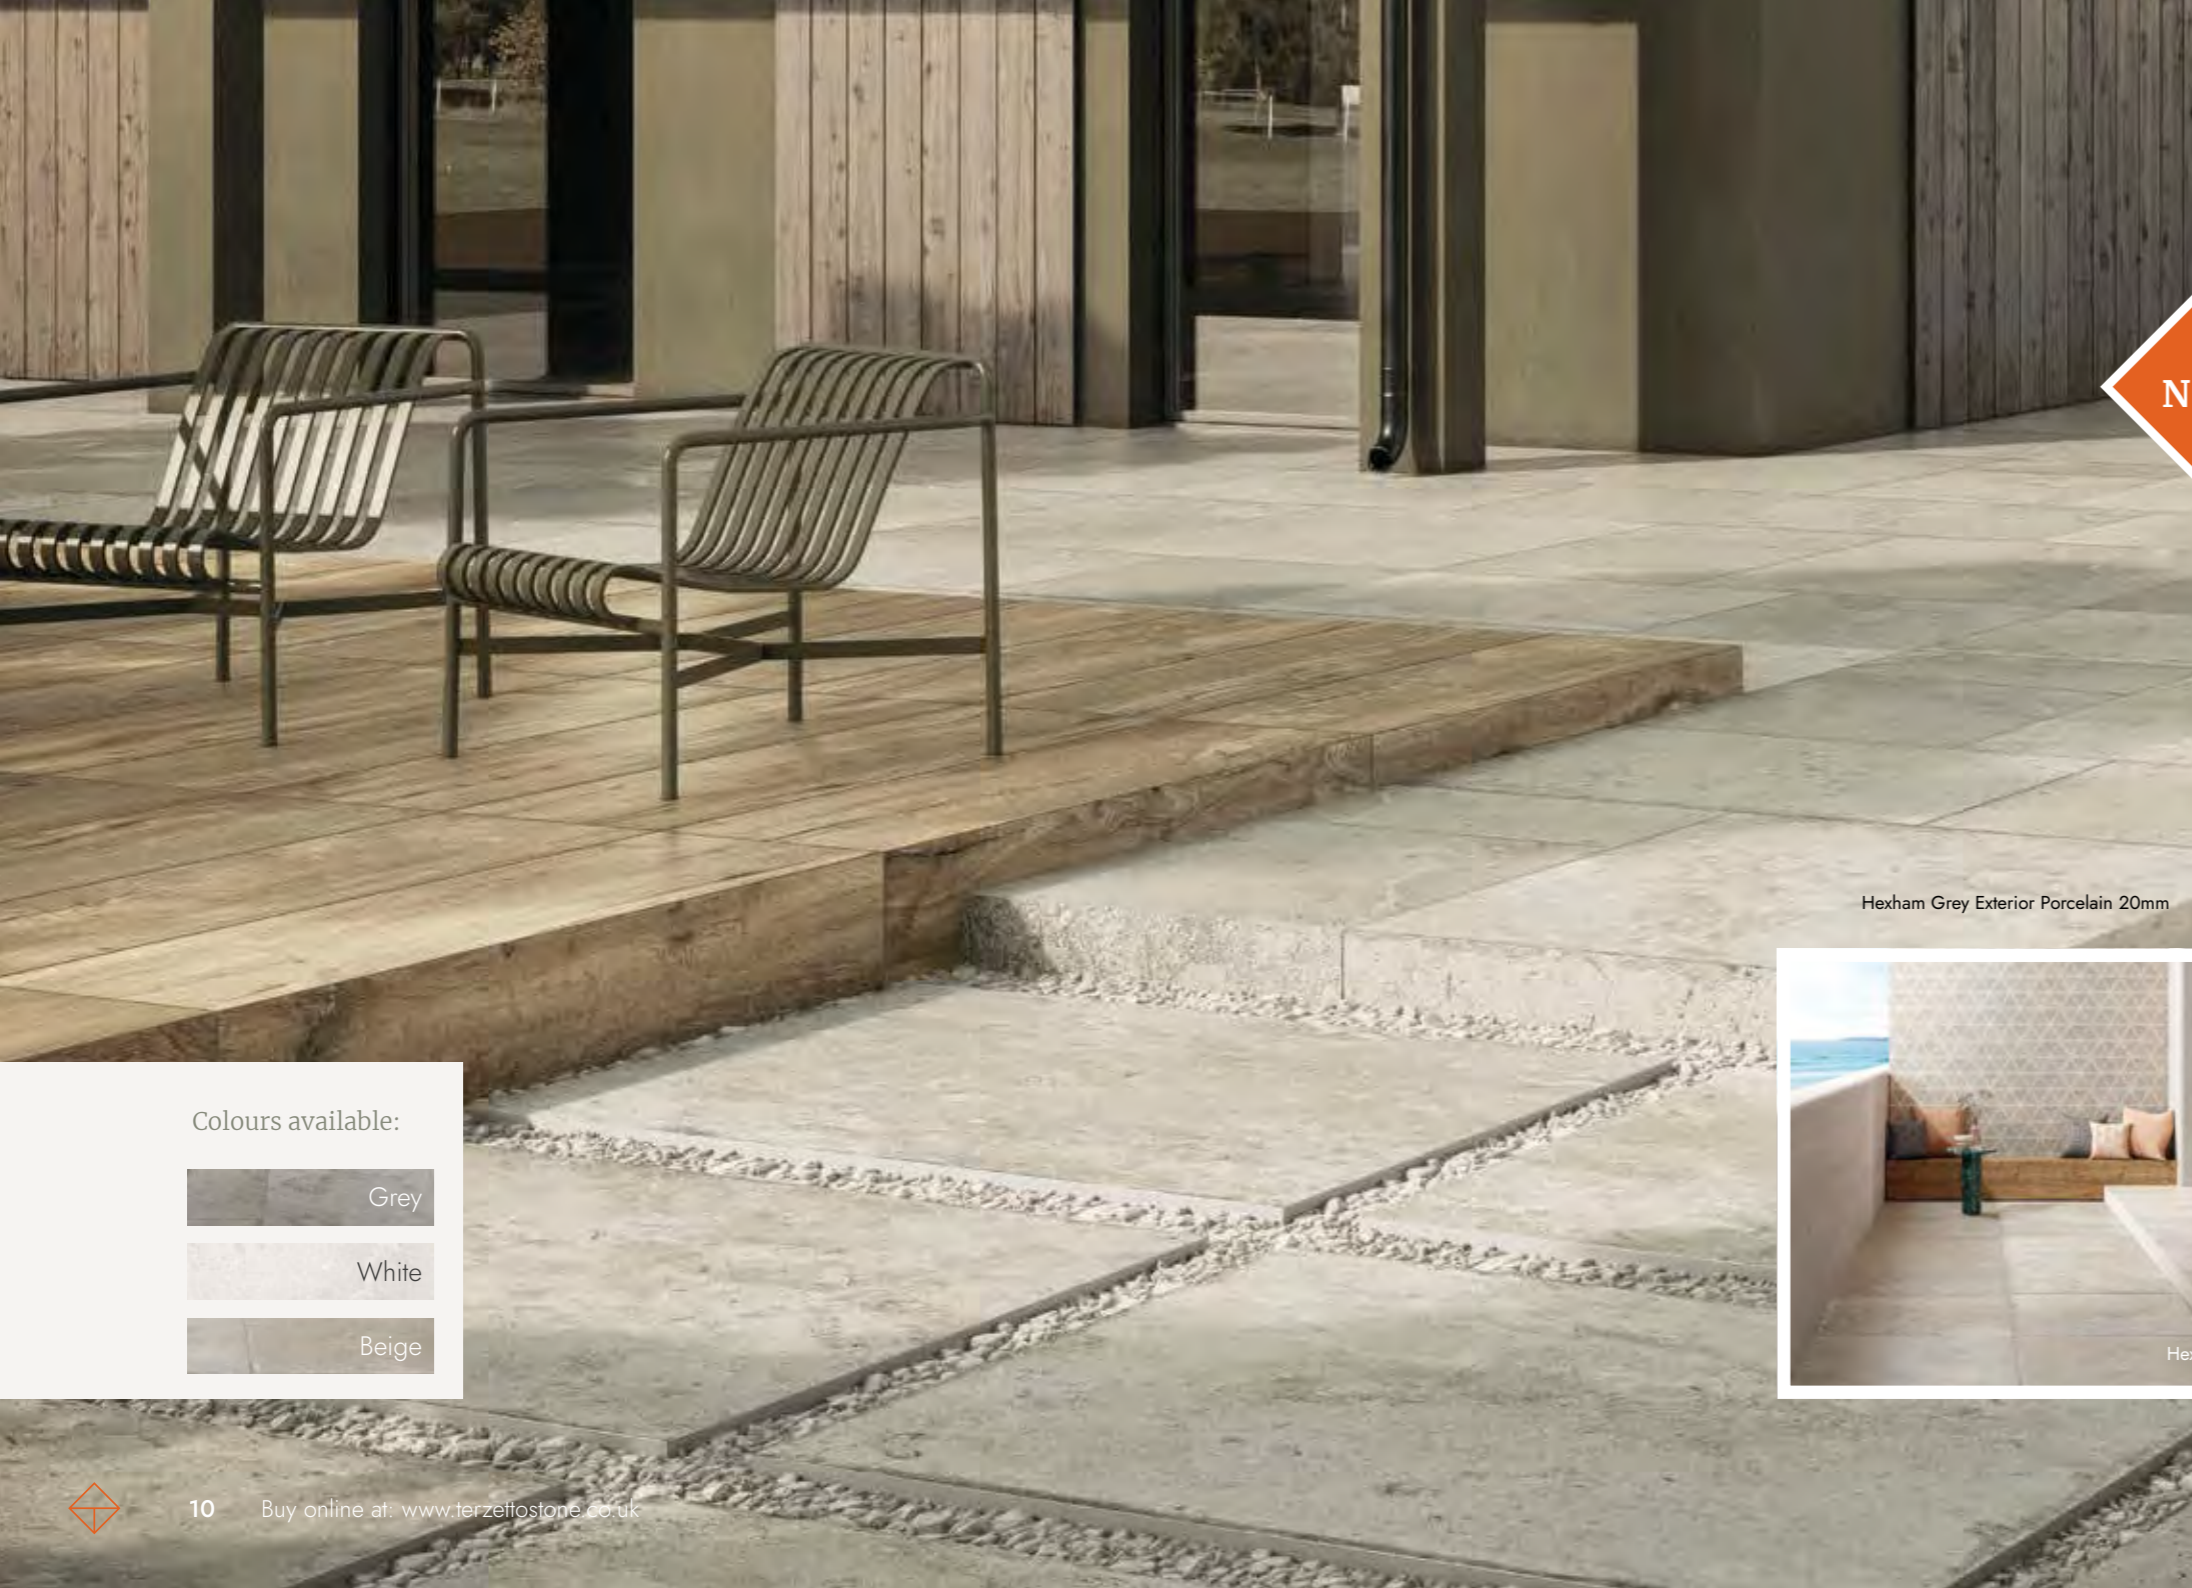

Hexham Beige Exterior Porcelain 20mm

NEW

Hexham

Inside and outside porcelain

Recreate the look of a limestone flag floor, extending seamlessly from inside to outside.

The Hexham range comes in three timeless limestone shades, in a large format tile, with a matching exterior 20mm anti-slip finish.

Colours available:

Grey

White

Beige