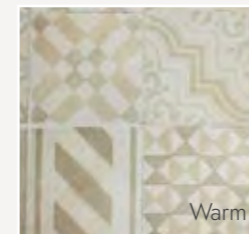

Cold

Musk

Warm