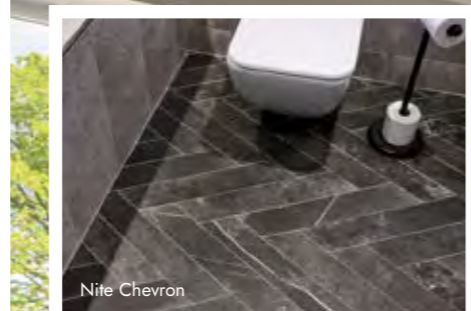

Geneva

5 beautiful shades

This unique porcelain tile will add style to any space. It has a skilful mixture of stone and marble aesthetics, combined to create a sense of movement and character.

Geneva comes in 5 colour choices and in polished, natural and exterior finishes. You can also opt for a large 1200 x 600mm tile, highlighting the striking detail in the design.

Matching chevrons, decors and skirtings are available to complement the range.