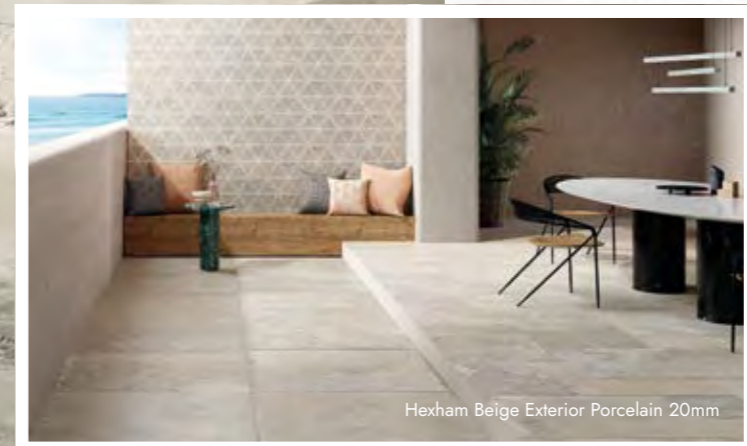

Hexham Grey Exterior Porcelain 20mm

Hexham Beige Exterior Porcelain 20mm