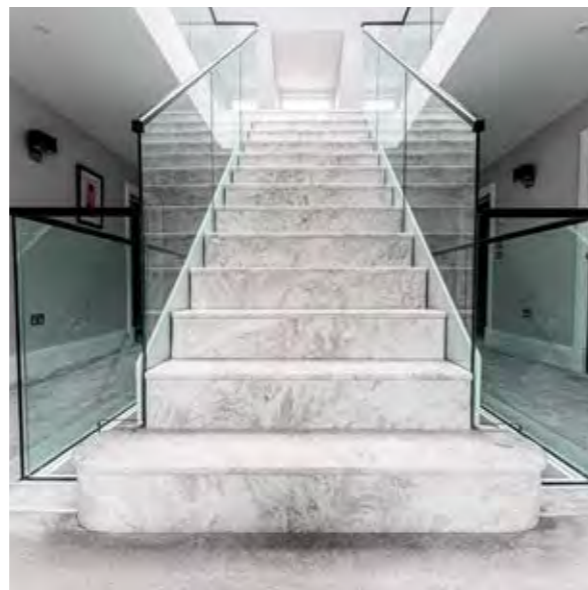

Alanya Rose Honed Marble

Available in tiles , bricks and
a new herringbone mosaic

Our Alanya Rose marble is a real beauty, with grey marbling against a bright white surface. The honed finish has a satin-like look and feel and can be used on walls or floors. The antibacterial marble makes a clean and classy surface for bathrooms or kitchens.

You can also opt for our Alanya Rose bricks! These use the same stunning marble in a versatile brick format, and our new herringbone mosaic gives the same effect only in a smaller pattern.