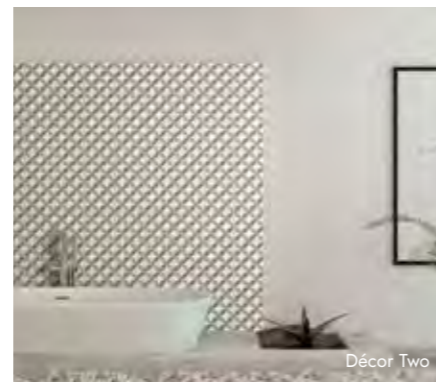

Marseille

10 unique décors

Our Marseille collection is home to ten beautiful décor designs, each one adding an instant 'wow' factor.

These Italian patterns span modern and traditional designs using a variety of colours, from black and white to modern blues, greys and copper browns. For example, the Marseille Décor Sixteen uses white, blue and gold for a palatial look, while the modern Décor Two embraces cool neutral greys. Head to our website to view each of these magnificent designs.

These rectified tiles can be used on floors and walls, creating stunning backsplashes and feature walls.

Patterns available: