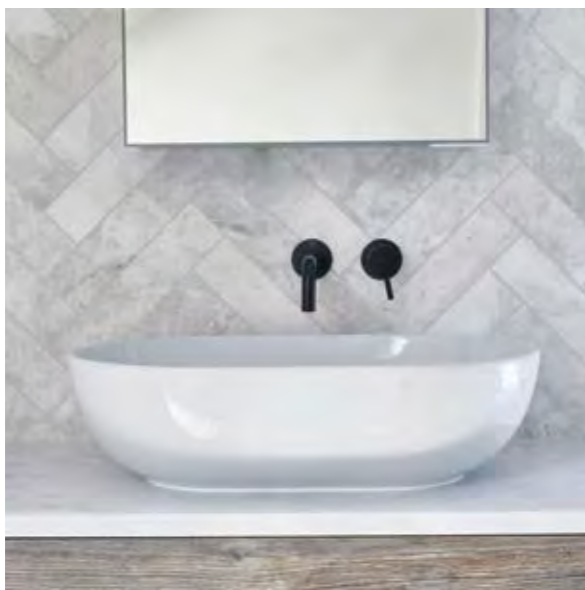

Alanya Rose Honed Marble

Available in tiles , bricks and
a new herringbone mosaic

Our Alanya Rose marble is a real beauty, with grey marbling against a bright white surface. The honed finish has a satin-like look and feel and can be used on walls or floors. The antibacterial marble makes a clean and classy surface for bathrooms or kitchens.

You can also opt for our Alanya Rose bricks! These use the same stunning marble in a versatile brick format, and our new herringbone mosaic gives the same effect only in a smaller pattern.