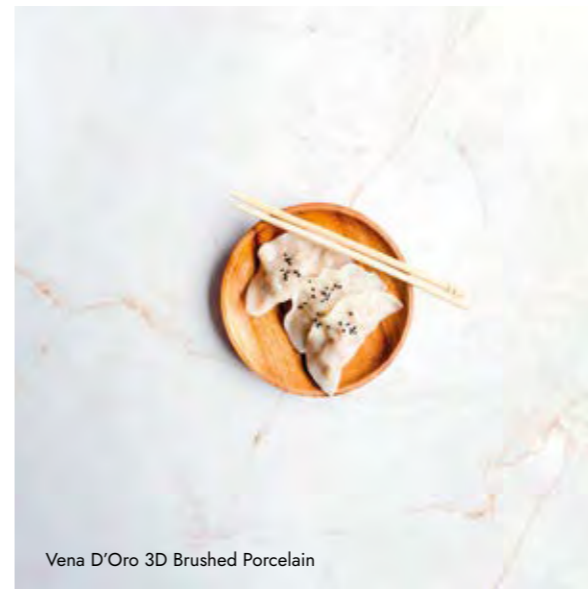

Barletta White Brushed Porcelain

Vena D'Oro 3D Brushed Porcelain

Orobico Dark Polished Porcelain

Vena D'oro 3D Brushed Porcelain

Marble textures in large format porcelain

Vena D'oro has an elegant white background with grey and golden veins and can be paired with many different design and colour options in kitchens and bathrooms. Cutting-edge technology gives it an impressive realistic surface texture.