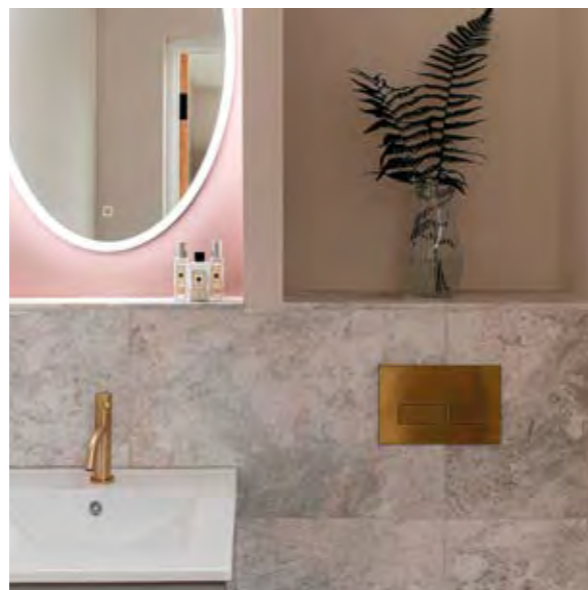

Alanya Rose Honed Marble

Available in tiles , bricks and
a new herringbone mosaic

Our Alanya Rose marble is a real beauty, with grey marbling against a bright white surface. The honed finish has a satin-like look and feel and can be used on walls or floors. The antibacterial marble makes a clean and classy surface for bathrooms or kitchens.

You can also opt for our Alanya Rose bricks! These use the same stunning marble in a versatile brick format, and our new herringbone mosaic gives the same effect only in a smaller pattern.