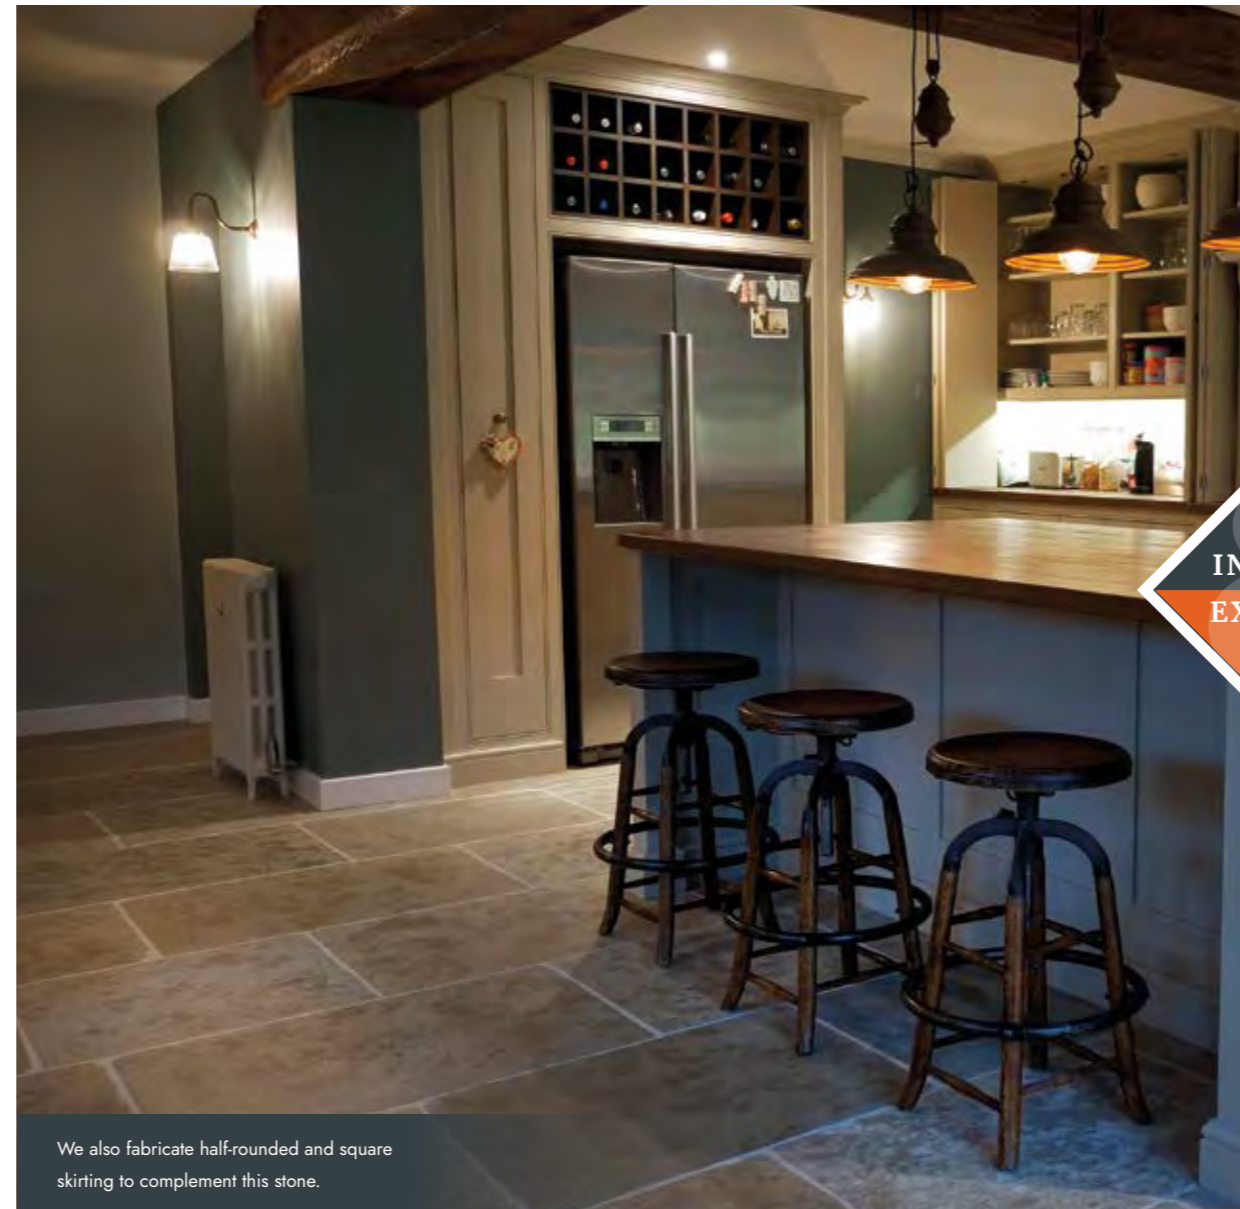

Madras

Tumbled & Aged

Our Madras limestone is extremely popular, with the aged surface reminiscent of an ancient flagstone floor. The tiles have been hand cut, half honed and brushed, resulting in a softened surface and worn edges. A Madras floor is full of character, with a combination of undertones in sage, grey and amber.

This is a calibrated limestone, suitable for inside and outside use.

We also fabricate half-rounded and square skirting to complement this stone.